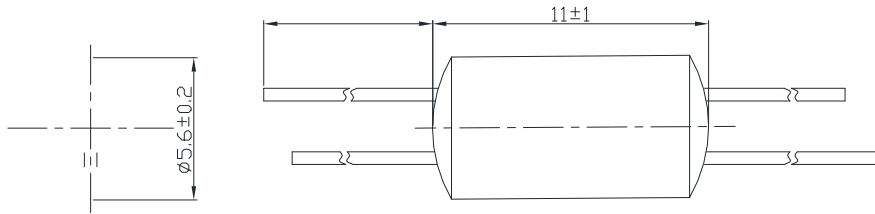

## Linear Environmental-friendly Optoisolator

LLI 220

---

## 输入输出特性

25

48% - 52%

LED

100k

LED

Cds

R11