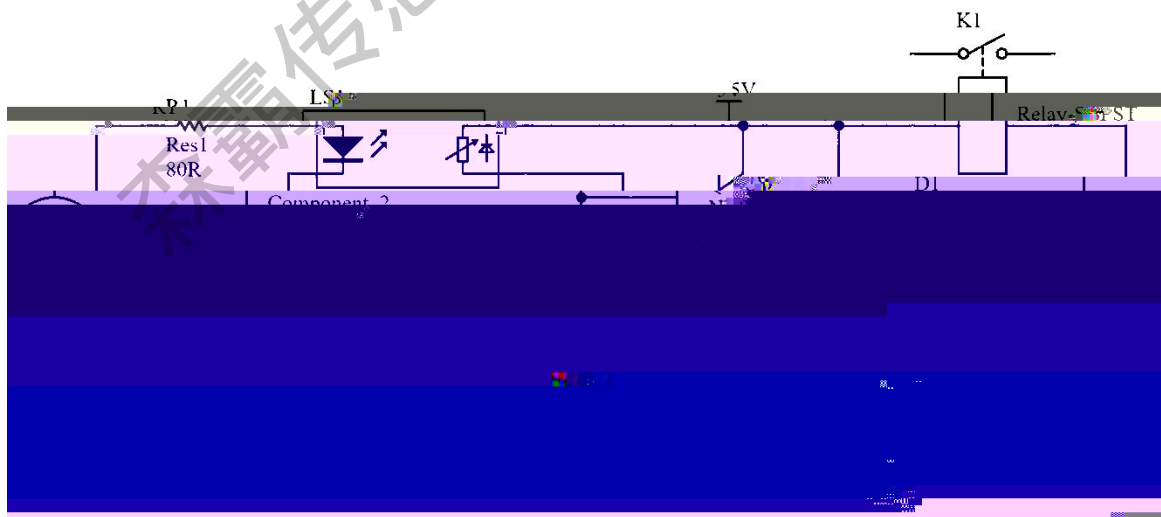

## Linear Environmental-friendly Optoisolator

LLI 220

---

## 输入输出特性

25

48% - 52%

LED

100k

LED

Cds

R11

LED

R12